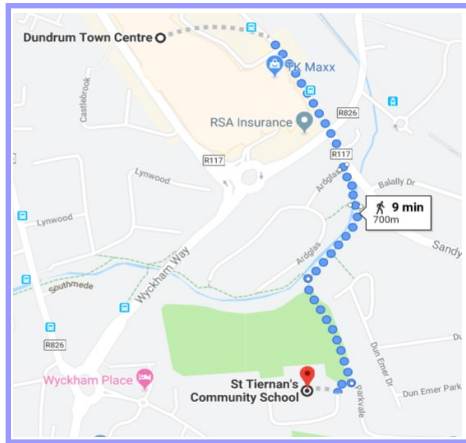

Our location

We are located at Parkvale, Balally, less than 10 minutes from junctions 13 and 14 of the M50 and 5 minutes from Dundrum.
Green Luas to Balally Station Eircode D16 KW26
Large Car Park available — parking at owner's risk
Buses 14, 44, 44B, 75, 175, 116 pass close by